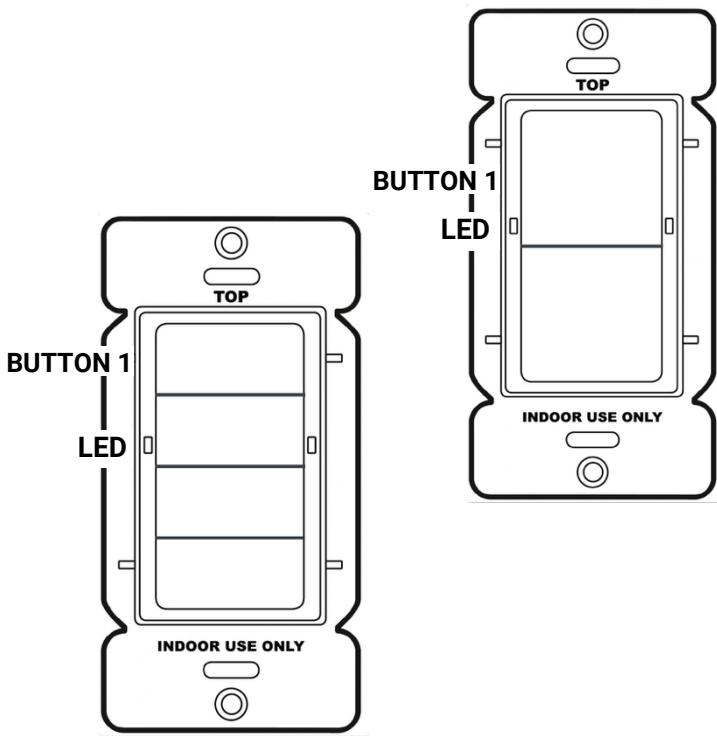

Designed for maximum installation flexibility, the wireless switch communicates over the robust SNAP mesh network. Multiple switches can be deployed throughout a site, allowing customized solutions that improve accessibility and enhance lighting control in any environment.

KEY FEATURES:

- Compatible with the SimplySnap Lighting Control System
- Self-healing 2.4GHz SNAP Mesh Networking
- 2 or 4 button configurations
- Scenes can be used to control light levels, work in tandem with schedules and Occupancy sensors
- Up to 5 scenes configurable in SimplySnap can be assigned to each button providing extensive flexibility in lighting control
- Manual ON / OFF
- DIM UP / DIM DOWN with Long Press
- LED Status indicator
- Mounts in any standard wall box
- Fits inside a standard decorator opening faceplate
 - o White faceplate included
 - o Requires a plastic faceplate

Product #	Description
SNV-SW-02	Wireless 2-button switch
SNV-SW-04	Wireless 4-button switch

SPECIFICATIONS:

Dimensions	4.17" H x 1.75" W x 1.37" D (106mm H x 45mm W x 35mm D) <i>without faceplate</i>
Input Voltage	120-277VAC, 60Hz, 1.5W max
Operating Environment	0°C to +55°C; 10% to 95% RH non-condensing
Mounting	Standard Wall Box
Installation	Indoor Only
Color	White
Radio	SNAP 2.4GHz ; 802.15.4 +20 dBm Transmit Power -103 dBm Receive Sensitivity
Certifications	FCC, IC, DLC, RoHS
Warranty	5 Years Warranty Terms

STATUS LED

STATUS LED	STATUS
BLUE	BUTTON PRESSED
OFF	NORMAL ACTIVITY
BLINKING BLUE	NO MESH COMMUNICATION

BUTTON FUNCTION

SHORT PRESS	ON / OFF / CYCLE SCENE
LONG PRESS	DIM UP / DIM DOWN (ramps up then down)