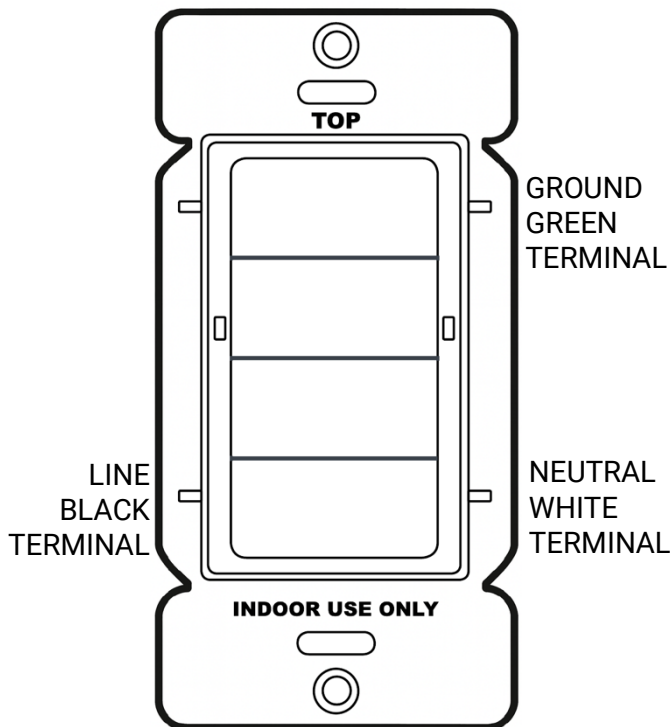

KEY FEATURES:

- Compatible with the SimplySnap Lighting Control System
- Self-healing 2.4GHz SNAP Mesh Networking
- 2 or 4 button configurations
- Scenes can be used to control light levels, work in tandem with schedules and Occupancy sensors
- Up to 5 scenes configurable in SimplySnap can be assigned to each button providing extensive flexibility in lighting control
- Manual ON / OFF
- DIM UP / DIM DOWN with Long Press
- LED Status indicator
- Mounts in any standard wall box
- Fits inside a standard decorator opening faceplate
 - o White faceplate included
 - o Requires a plastic faceplate

Product #	Description
SNV-SW-02	Wireless 2-button switch
SNV-SW-04	Wireless 4-button switch

SPECIFICATIONS:

Dimensions	4.17" H x 1.75" W x 1.37" D (106mm H x 45mm W x 35mm D) <i>without faceplate</i>
Input Voltage	120-277VAC, 60Hz, 1.5W max
Operating Environment	0°C to +55°C; 10% to 95% RH non-condensing
Mounting	Standard Wall Box
Installation	Indoor Only
Color	White
Radio	SNAP 2.4GHz ; 802.15.4 +20 dBm Transmit Power -103 dBm Receive Sensitivity
Certifications	FCC, IC, DLC, RoHS
Warranty	5 Years Warranty Terms

STATUS LED

STATUS LED	STATUS
BLUE	BUTTON PRESSED
OFF	NORMAL ACTIVITY
BLINKING BLUE	NO MESH COMMUNICATION

BUTTON FUNCTION

SHORT PRESS	ON / OFF / CYCLE SCENE
LONG PRESS	DIM UP / DIM DOWN (ramps up then down)

WIRING DIAGRAM

WIRING FOR THE 2-BUTTON AND THE 4-BUTTON SWITCH ARE THE SAME

PHYSICAL DIMENSIONS